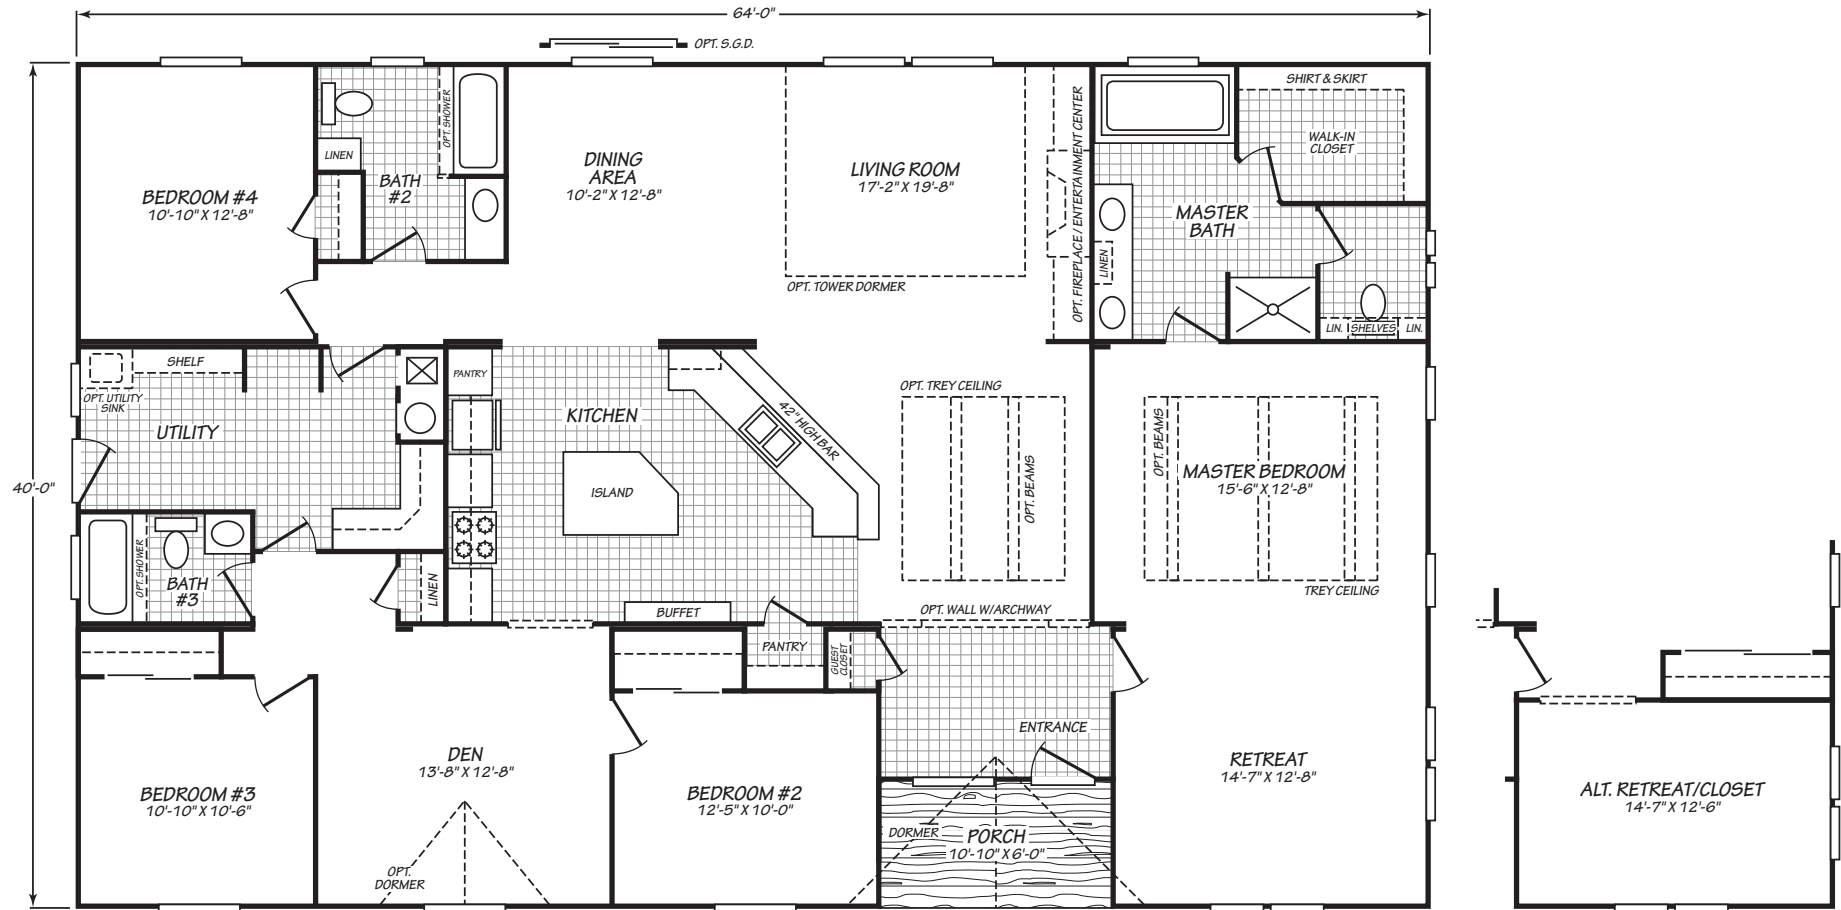

## MODEL 40644G

4 Bedroom • 2 Bath • 2,497 Square Feet

©2019 FLEETWOOD HOMES INC. ALL RIGHTS RESERVED

Important: Because we continually update and modify our products, it is important for you to know that our brochures and literature are for illustrative purposes only. **ILLUSTRATIONS MAY SHOW OPTIONAL FEATURES.** All information contained herein may vary from the actual home we build. Dimensions are nominal length and width measurements are from exterior wall to exterior wall. We reserve the right to make changes at any time, without notice or obligation, in prices, colors, materials, specifications, features and models. Please check with your retailer for specific information about the home you select.