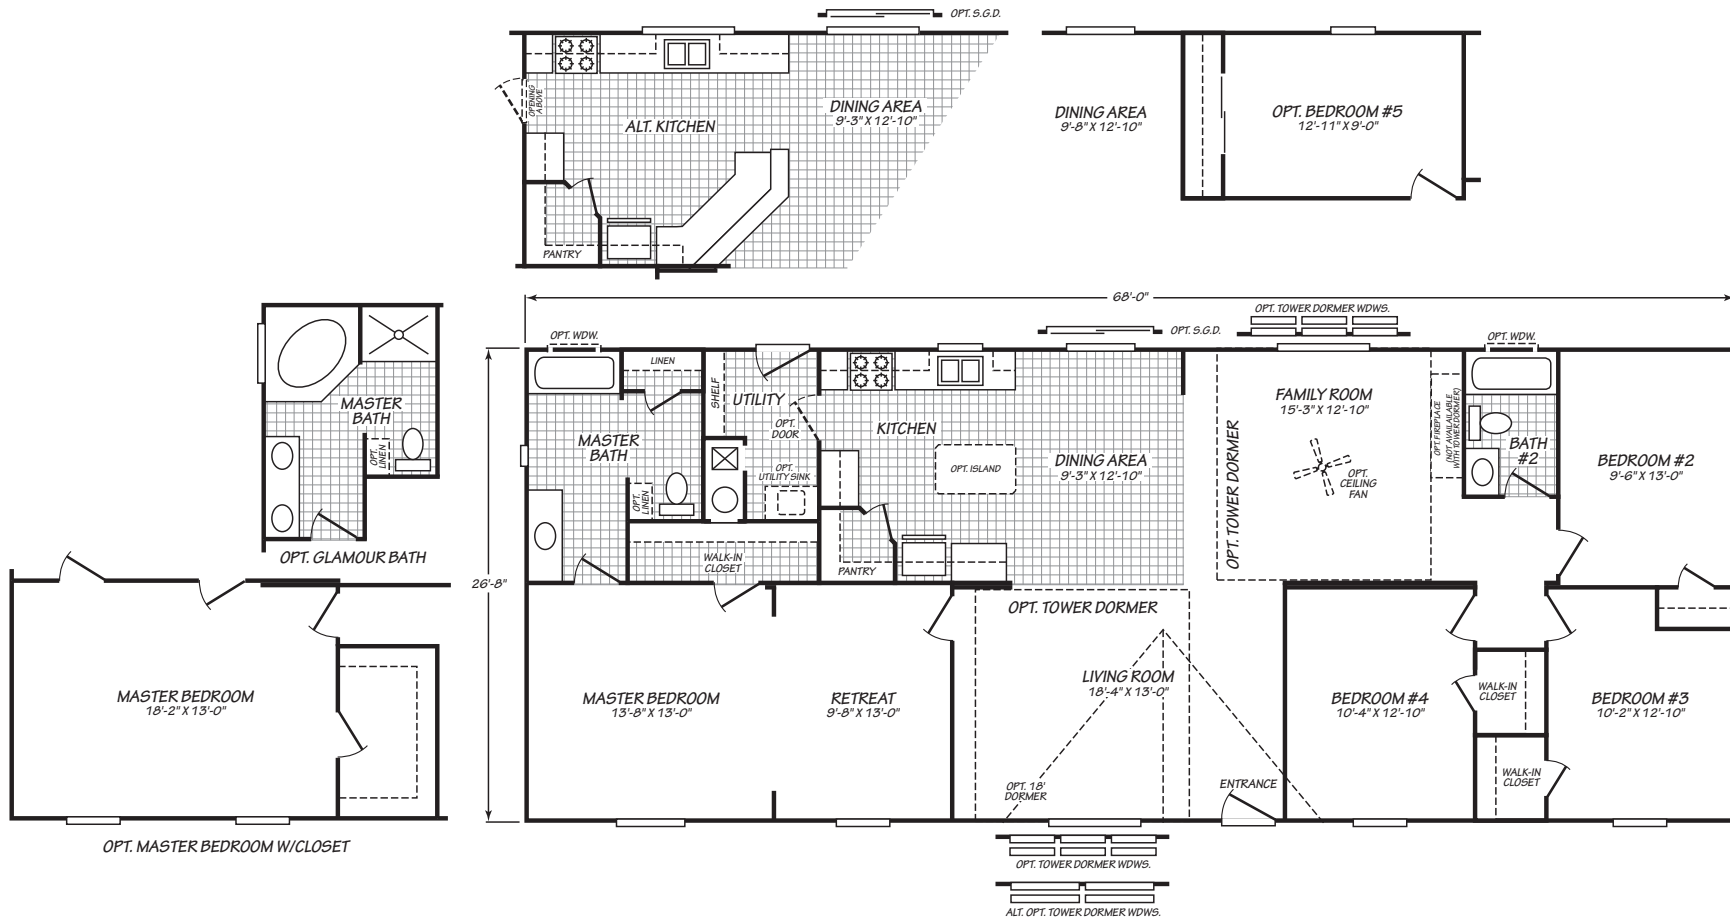

WESTON SUPER VALUE

MODEL 28684V

4 Bedroom • 2 Bath • 1,812 Square Feet

©2019 FLEETWOOD HOMES INC. ALL RIGHTS RESERVED

Important: Because we continually update and modify our products, it is important for you to know that our brochures and literature are for illustrative purposes only. **ILLUSTRATIONS MAY SHOW OPTIONAL FEATURES.** All information contained herein may vary from the actual home we build. Dimensions are nominal length and width measurements are from exterior wall to exterior wall. We reserve the right to make changes at any time, without notice or obligation, in prices, colors, materials, specifications, features and models. Please check with your retailer for specific information about the home you select.