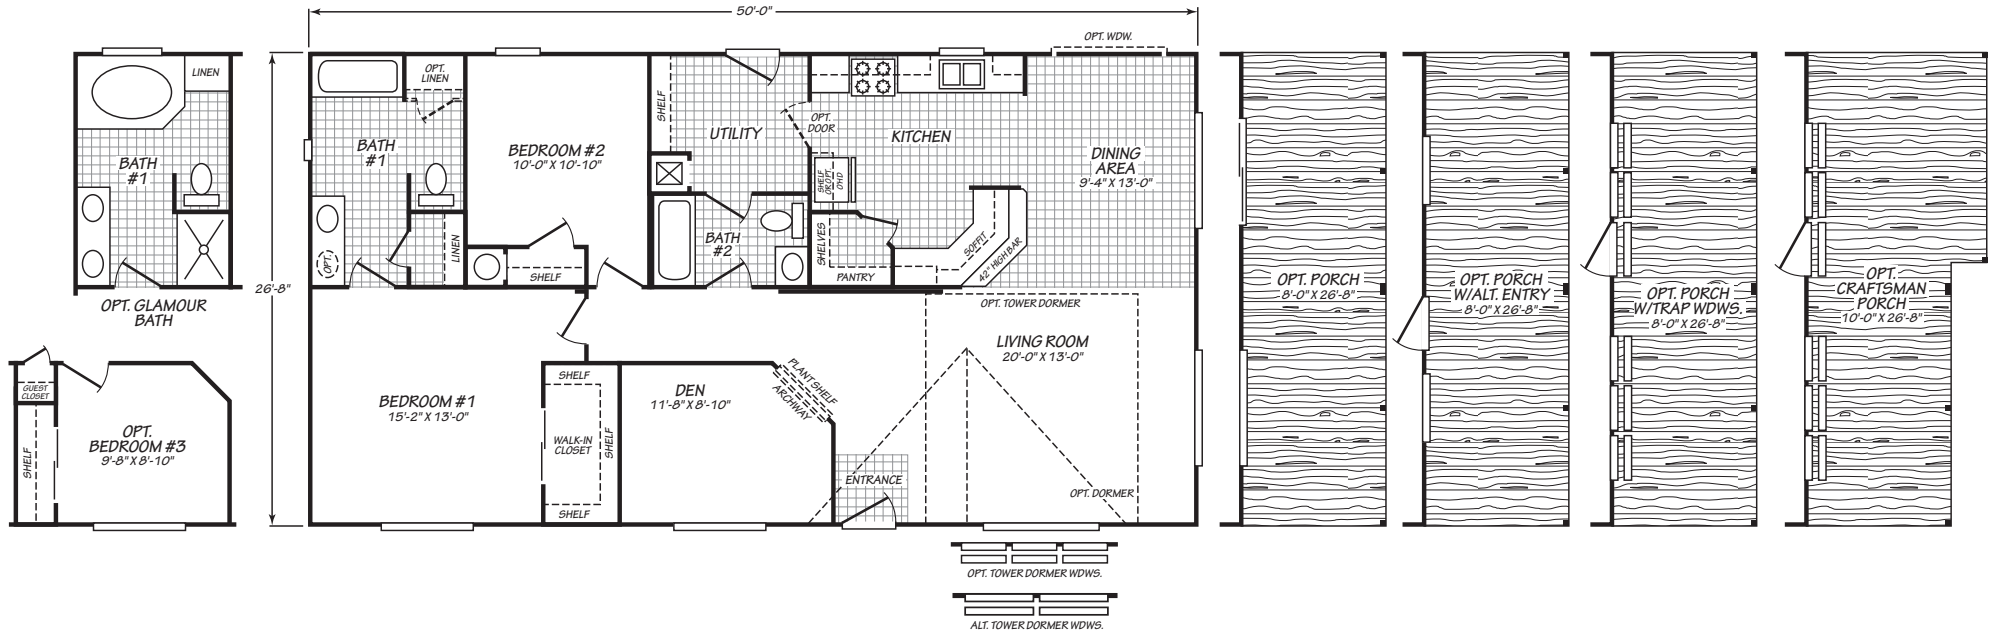

WESTON SUPER VALUE

MODEL 28502L

2 Bedroom • 2 Bath • 1,333 Square Feet

©2020 FLEETWOOD HOMES INC. ALL RIGHTS RESERVED

Important: Because we continually update and modify our products, it is important for you to know that our brochures and literature are for illustrative purposes only. **ILLUSTRATIONS MAY SHOW OPTIONAL FEATURES.** All information contained herein may vary from the actual home we build. Dimensions are nominal length and width measurements are from exterior wall to exterior wall. We reserve the right to make changes at any time, without notice or obligation, in prices, colors, materials, specifications, features and models. Please check with your retailer for specific information about the home you select.