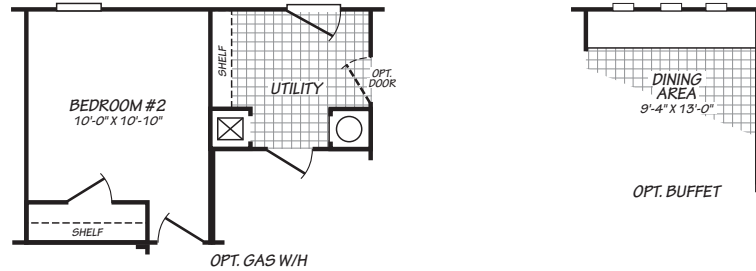

WESTON SUPER VALUE

MODEL 28502L

2 Bedroom • 2 Bath • 1,333 Square Feet

©2020 FLEETWOOD HOMES INC. ALL RIGHTS RESERVED

Important: Because we continually update and modify our products, it is important for you to know that our brochures and literature are for illustrative purposes only. **ILLUSTRATIONS MAY SHOW OPTIONAL FEATURES.** All information contained herein may vary from the actual home we build. Dimensions are nominal length and width measurements are from exterior wall to exterior wall. We reserve the right to make changes at any time, without notice or obligation, in prices, colors, materials, specifications, features and models. Please check with your retailer for specific information about the home you select.