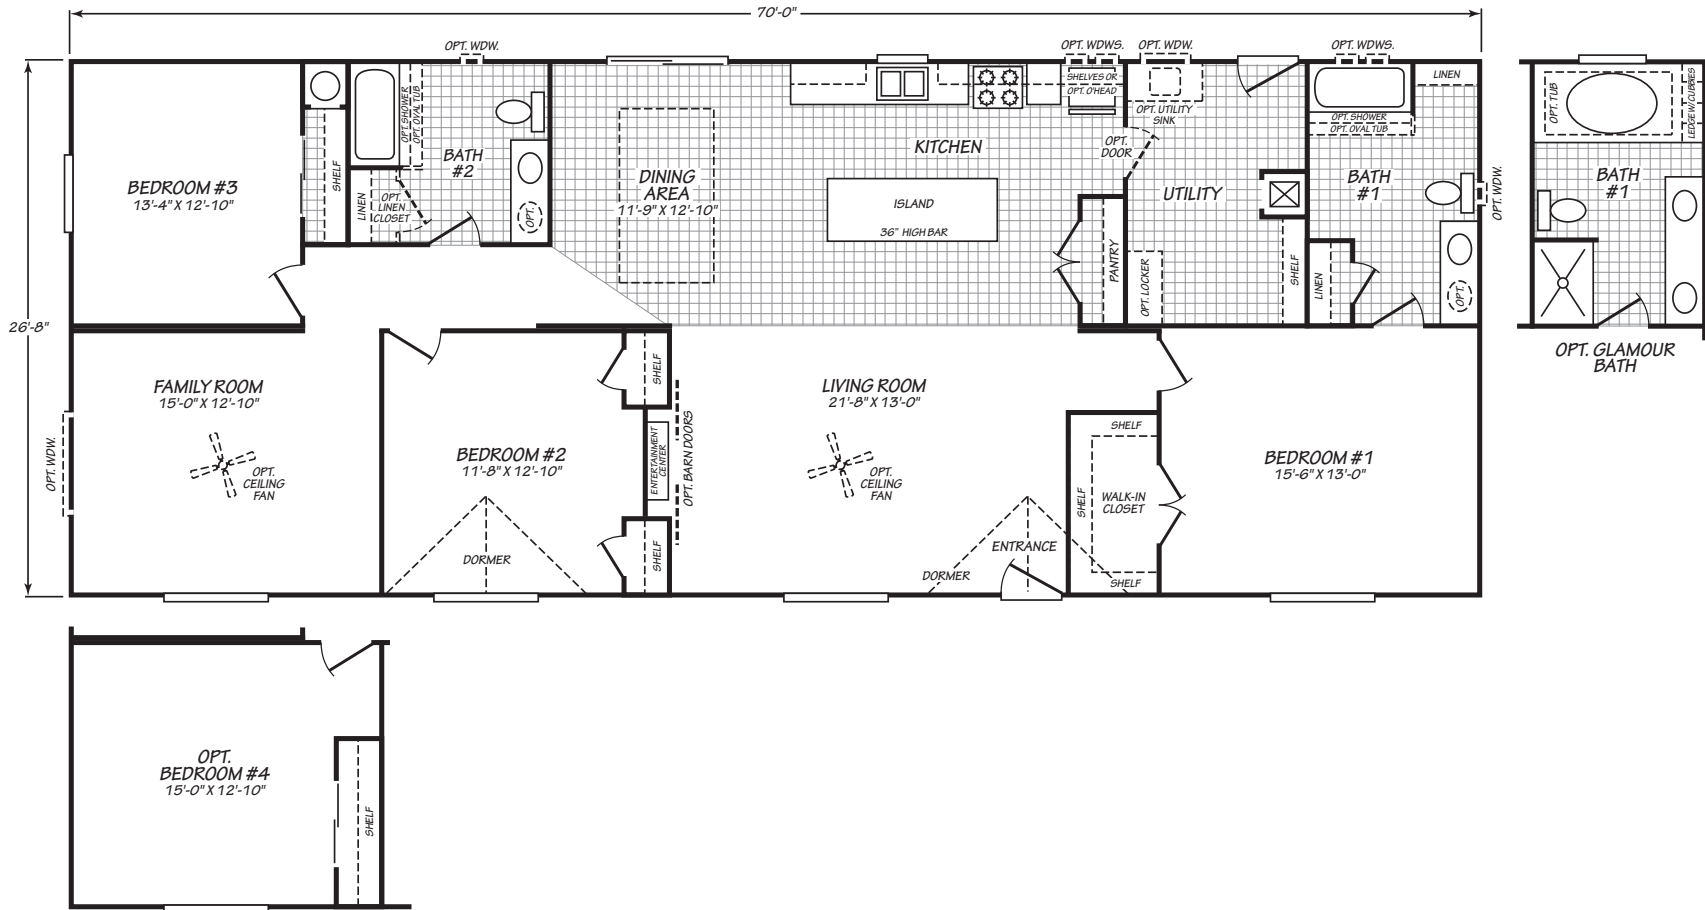

WAVERLY CREST

MODEL 28703C

3 Bedroom • 2 Bath • 1,866 Square Feet

©2019 FLEETWOOD HOMES INC. ALL RIGHTS RESERVED

Important: Because we continually update and modify our products, it is important for you to know that our brochures and literature are for illustrative purposes only. **ILLUSTRATIONS MAY SHOW OPTIONAL FEATURES.** All information contained herein may vary from the actual home we build. Dimensions are nominal length and width measurements are from exterior wall to exterior wall. We reserve the right to make changes at any time, without notice or obligation, in prices, colors, materials, specifications, features and models. Please check with your retailer for specific information about the home you select.