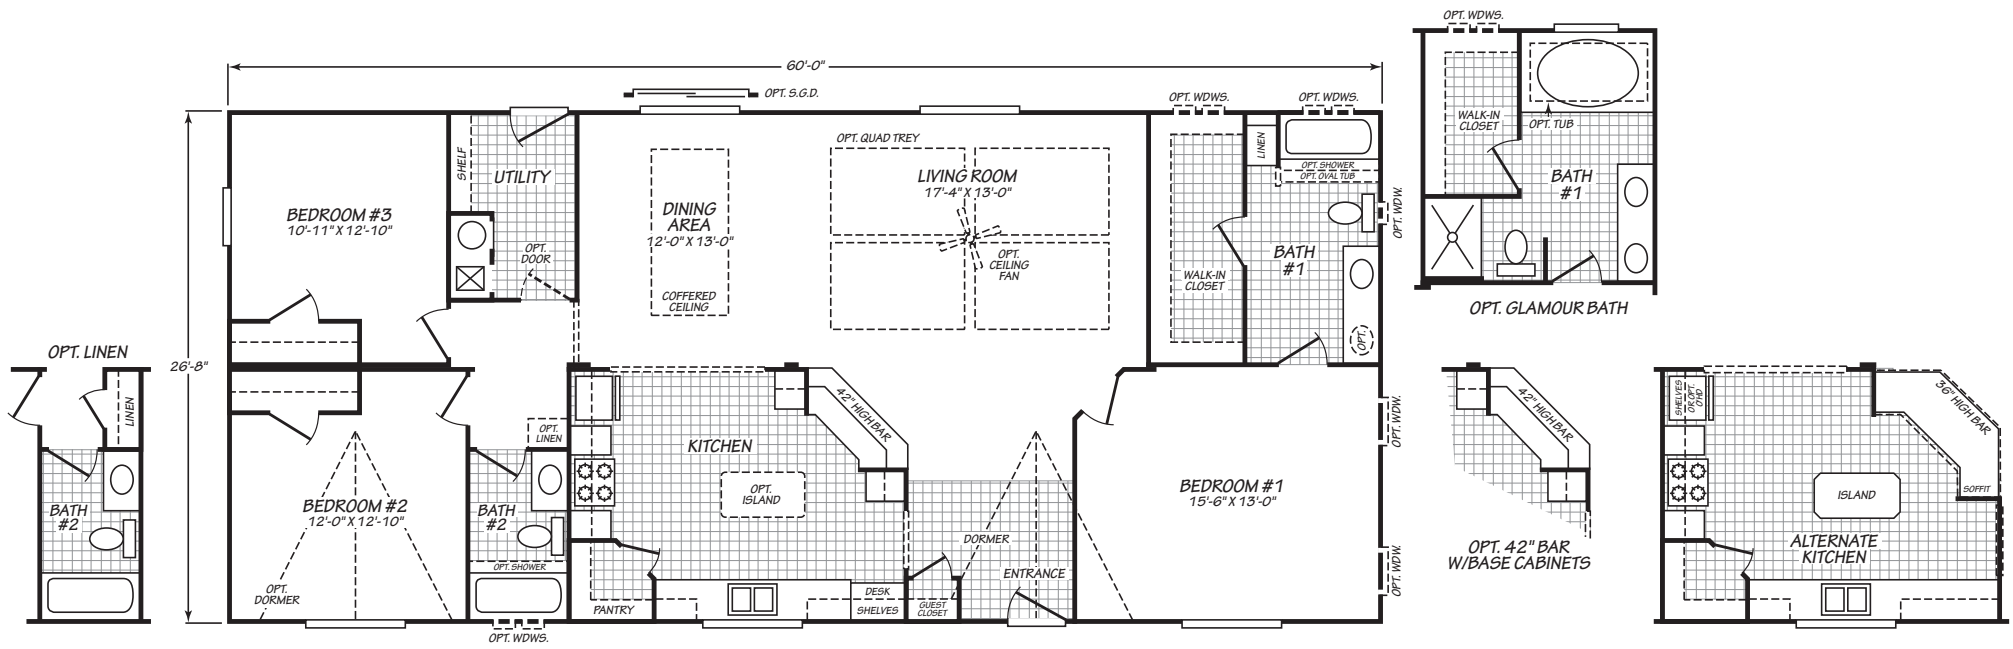

WAVERLY CREST

MODEL 28603W

3 Bedroom • 2 Bath • 1,599 Square Feet

©2020 FLEETWOOD HOMES INC. ALL RIGHTS RESERVED

Important: Because we continually update and modify our products, it is important for you to know that our brochures and literature are for illustrative purposes only. **ILLUSTRATIONS MAY SHOW OPTIONAL FEATURES.** All information contained herein may vary from the actual home we build. Dimensions are nominal length and width measurements are from exterior wall to exterior wall. We reserve the right to make changes at any time, without notice or obligation, in prices, colors, materials, specifications, features and models. Please check with your retailer for specific information about the home you select.