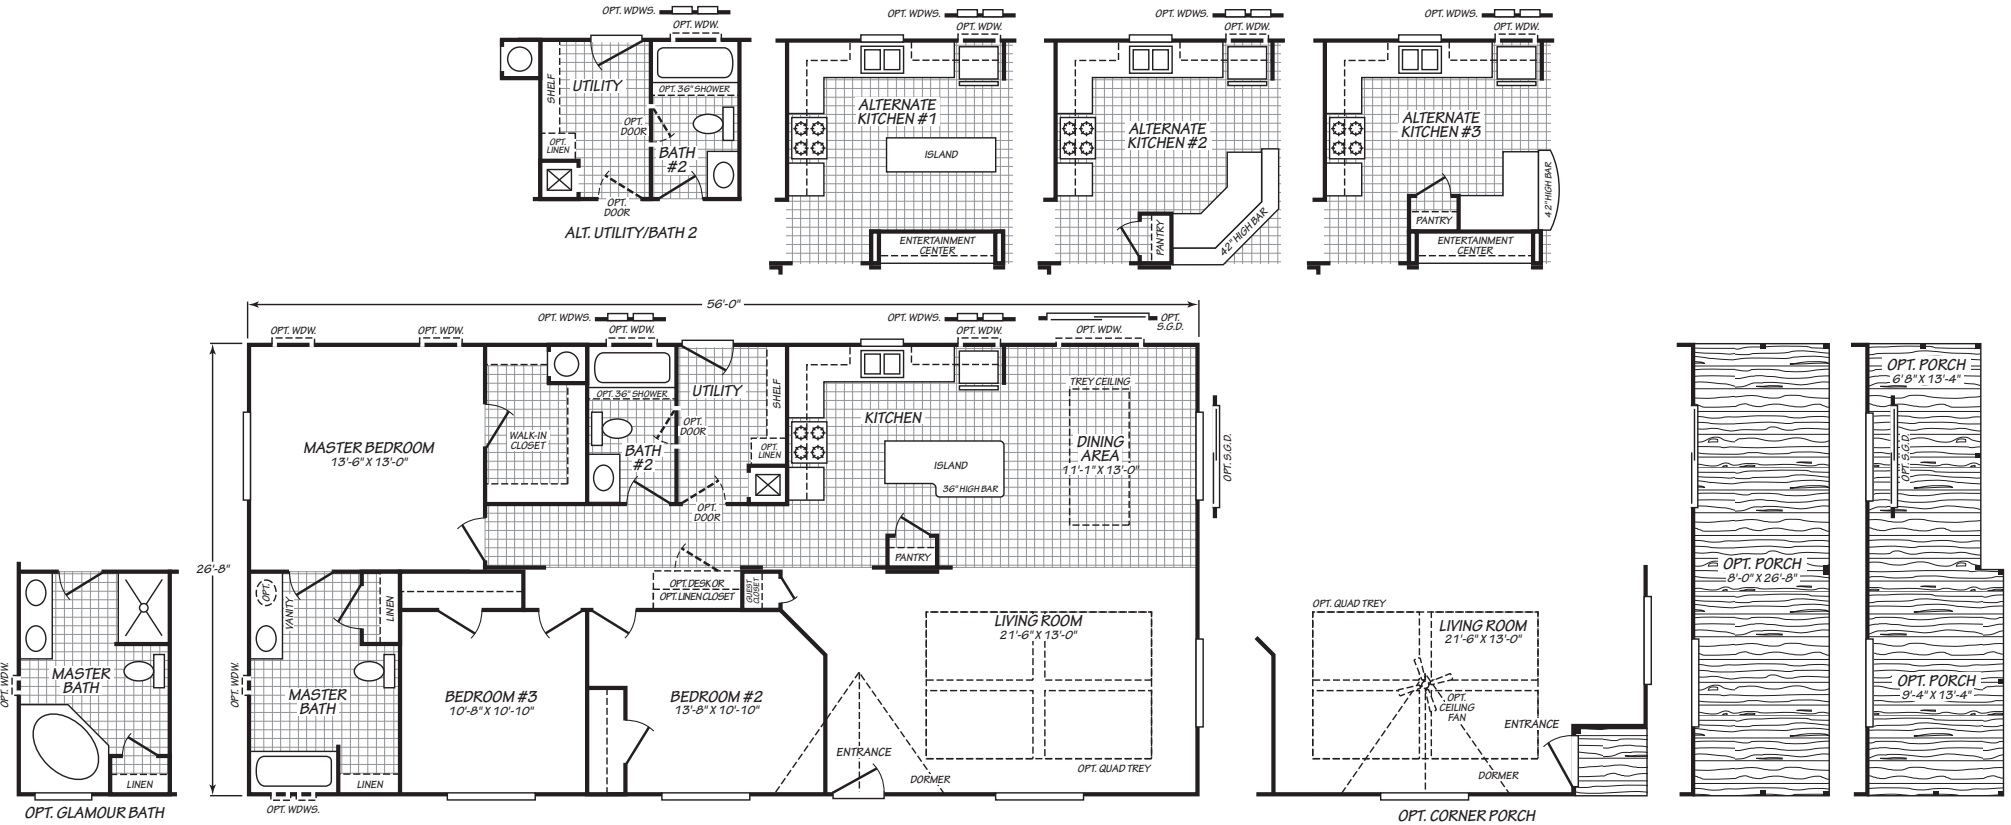

WAVERLY CREST

MODEL 28563L

3 Bedroom • 2 Bath • 1,492 Square Feet

©2019 FLEETWOOD HOMES INC. ALL RIGHTS RESERVED

Important: Because we continually update and modify our products, it is important for you to know that our brochures and literature are for illustrative purposes only. **ILLUSTRATIONS MAY SHOW OPTIONAL FEATURES.** All information contained herein may vary from the actual home we build. Dimensions are nominal length and width measurements are from exterior wall to exterior wall. We reserve the right to make changes at any time, without notice or obligation, in prices, colors, materials, specifications, features and models. Please check with your retailer for specific information about the home you select.