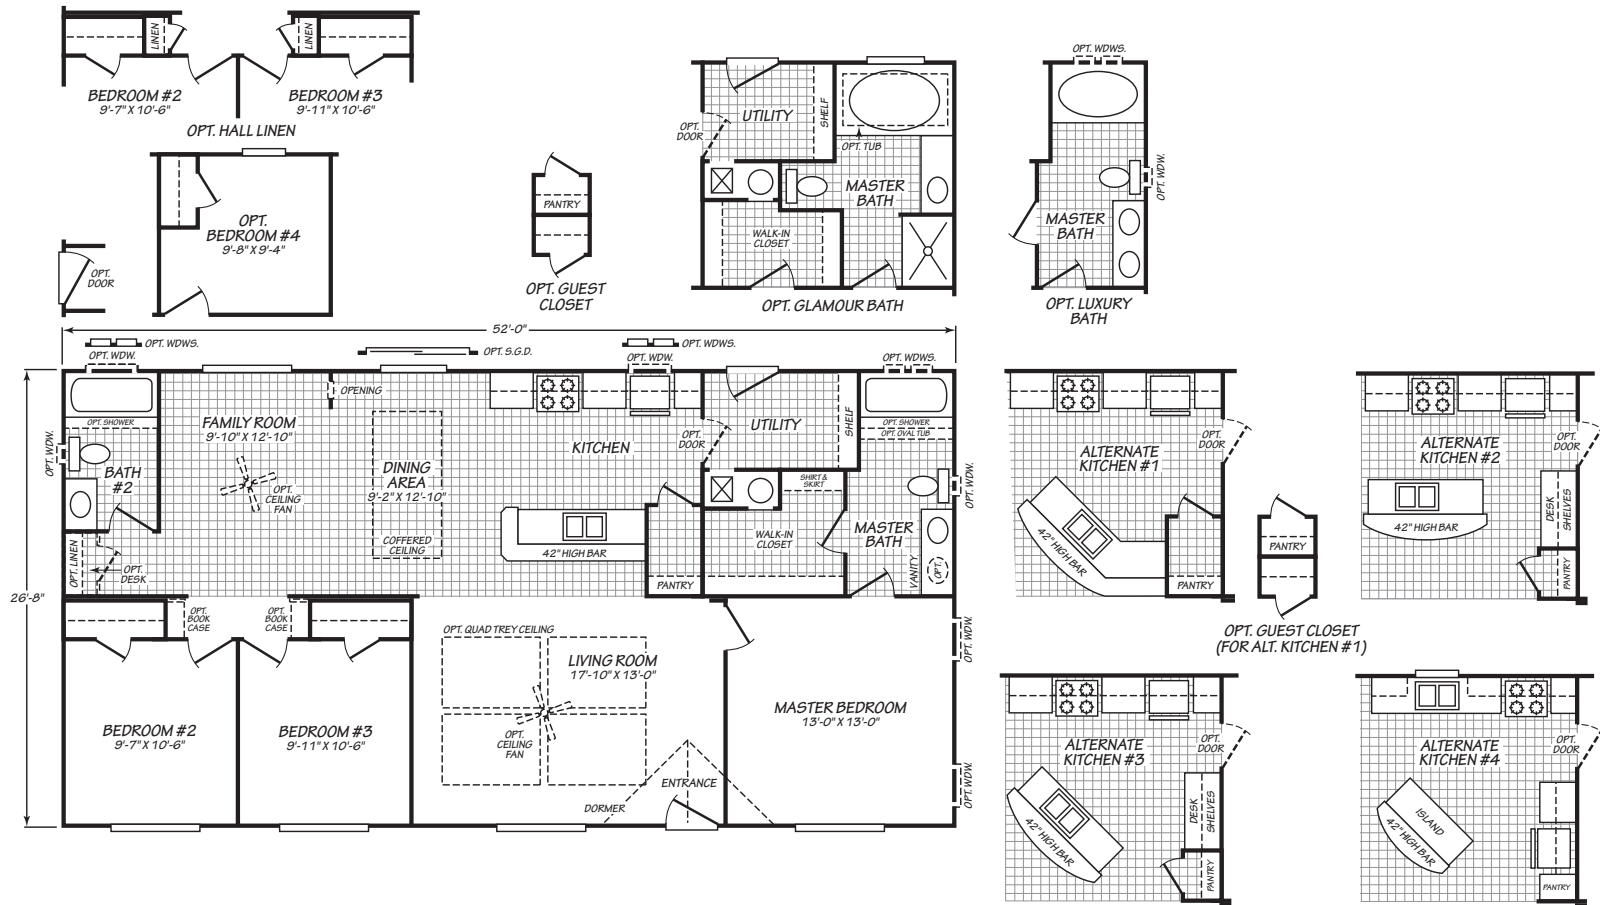

WAVERLY CREST

MODEL 28523W

3 Bedroom • 2 Bath • 1,386 Square Feet

©2019 FLEETWOOD HOMES INC. ALL RIGHTS RESERVED

Important: Because we continually update and modify our products, it is important for you to know that our brochures and literature are for illustrative purposes only. **ILLUSTRATIONS MAY SHOW OPTIONAL FEATURES.** All information contained herein may vary from the actual home we build. Dimensions are nominal length and width measurements are from exterior wall to exterior wall. We reserve the right to make changes at any time, without notice or obligation, in prices, colors, materials, specifications, features and models. Please check with your retailer for specific information about the home you select.