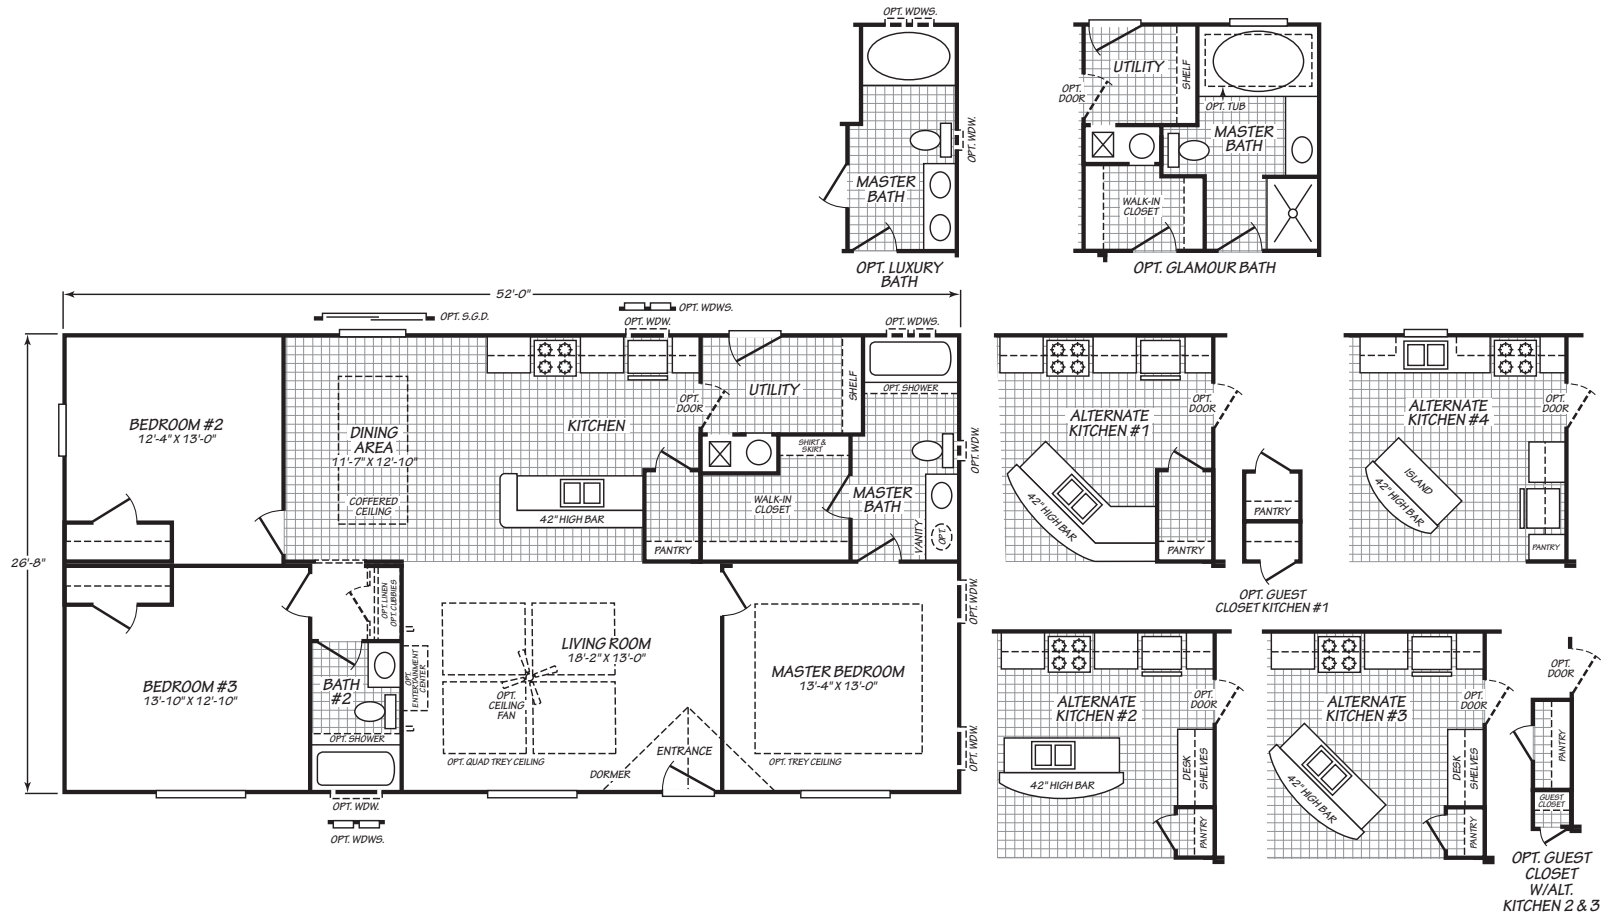

WAVERLY CREST

MODEL 28523C

3 Bedroom • 2 Bath • 1,386 Square Feet

©2018 FLEETWOOD HOMES INC. ALL RIGHTS RESERVED

Important: Because we continually update and modify our products, it is important for you to know that our brochures and literature are for illustrative purposes only. **ILLUSTRATIONS MAY SHOW OPTIONAL FEATURES.** All information contained herein may vary from the actual home we build. Dimensions are nominal length and width measurements are from exterior wall to exterior wall. We reserve the right to make changes at any time, without notice or obligation, in prices, colors, materials, specifications, features and models. Please check with your retailer for specific information about the home you select.