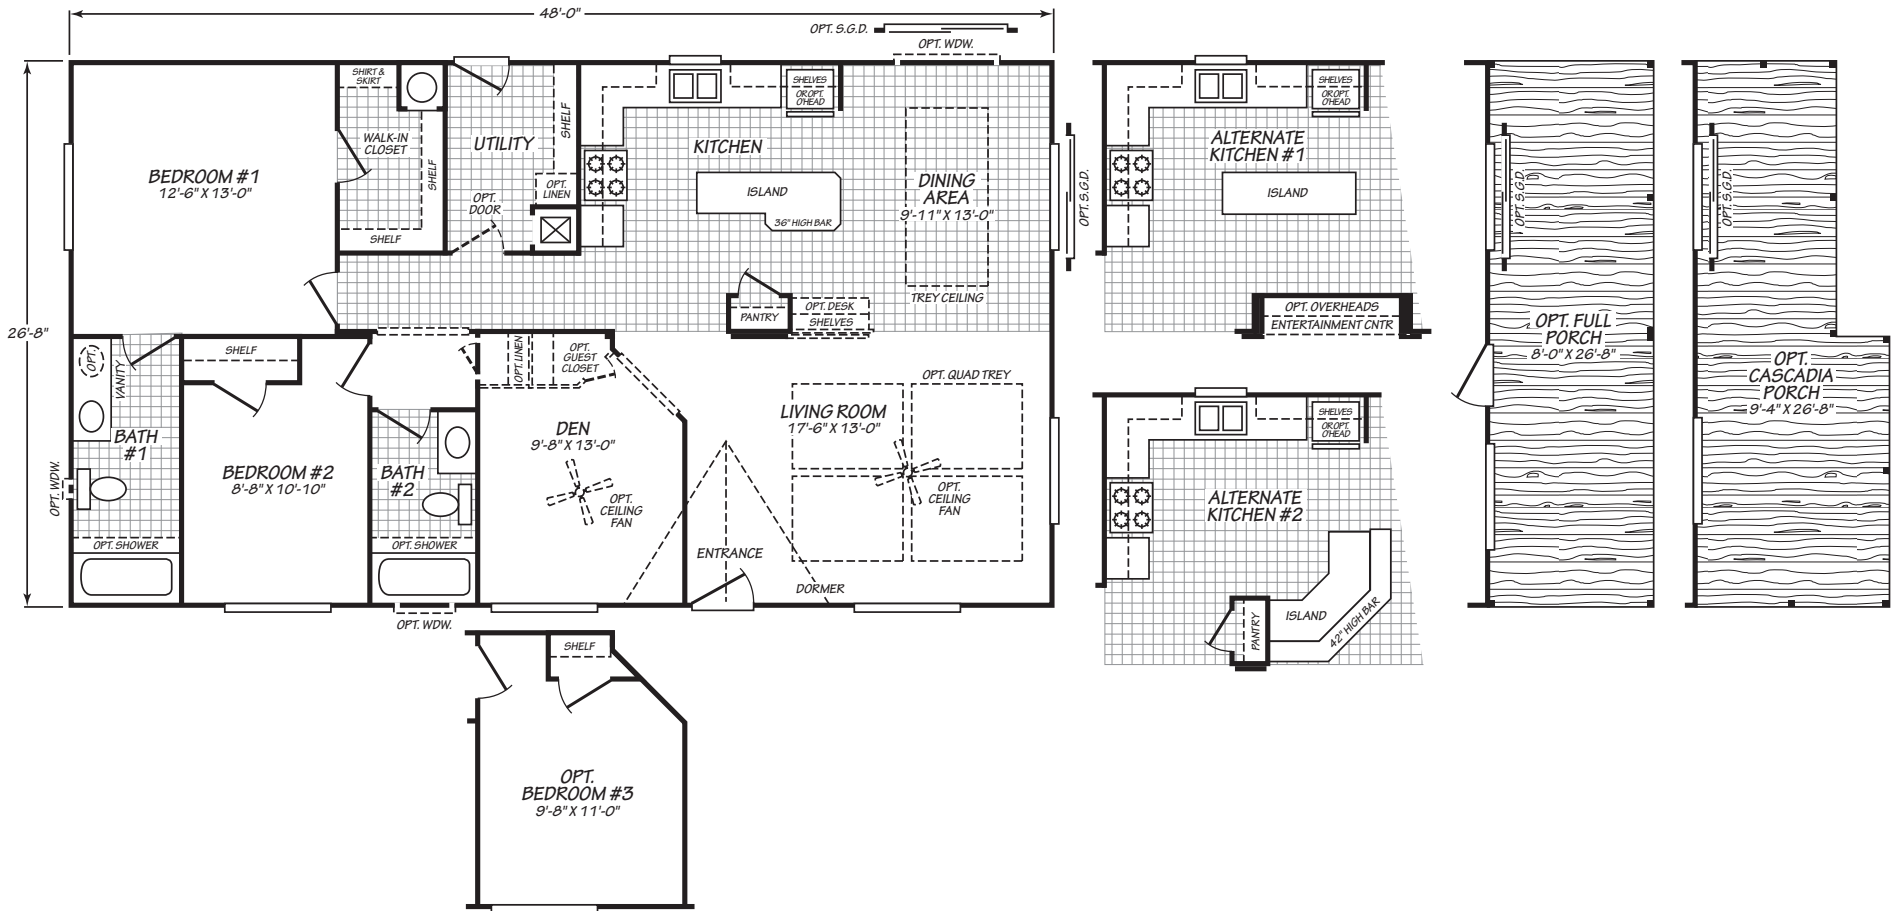

WAVERLY CREST

MODEL 28482L

2 Bedroom • 2 Bath • 1,280 Square Feet

©2020 FLEETWOOD HOMES INC. ALL RIGHTS RESERVED

Important: Because we continually update and modify our products, it is important for you to know that our brochures and literature are for illustrative purposes only. **ILLUSTRATIONS MAY SHOW OPTIONAL FEATURES.** All information contained herein may vary from the actual home we build. Dimensions are nominal length and width measurements are from exterior wall to exterior wall. We reserve the right to make changes at any time, without notice or obligation, in prices, colors, materials, specifications, features and models. Please check with your retailer for specific information about the home you select.