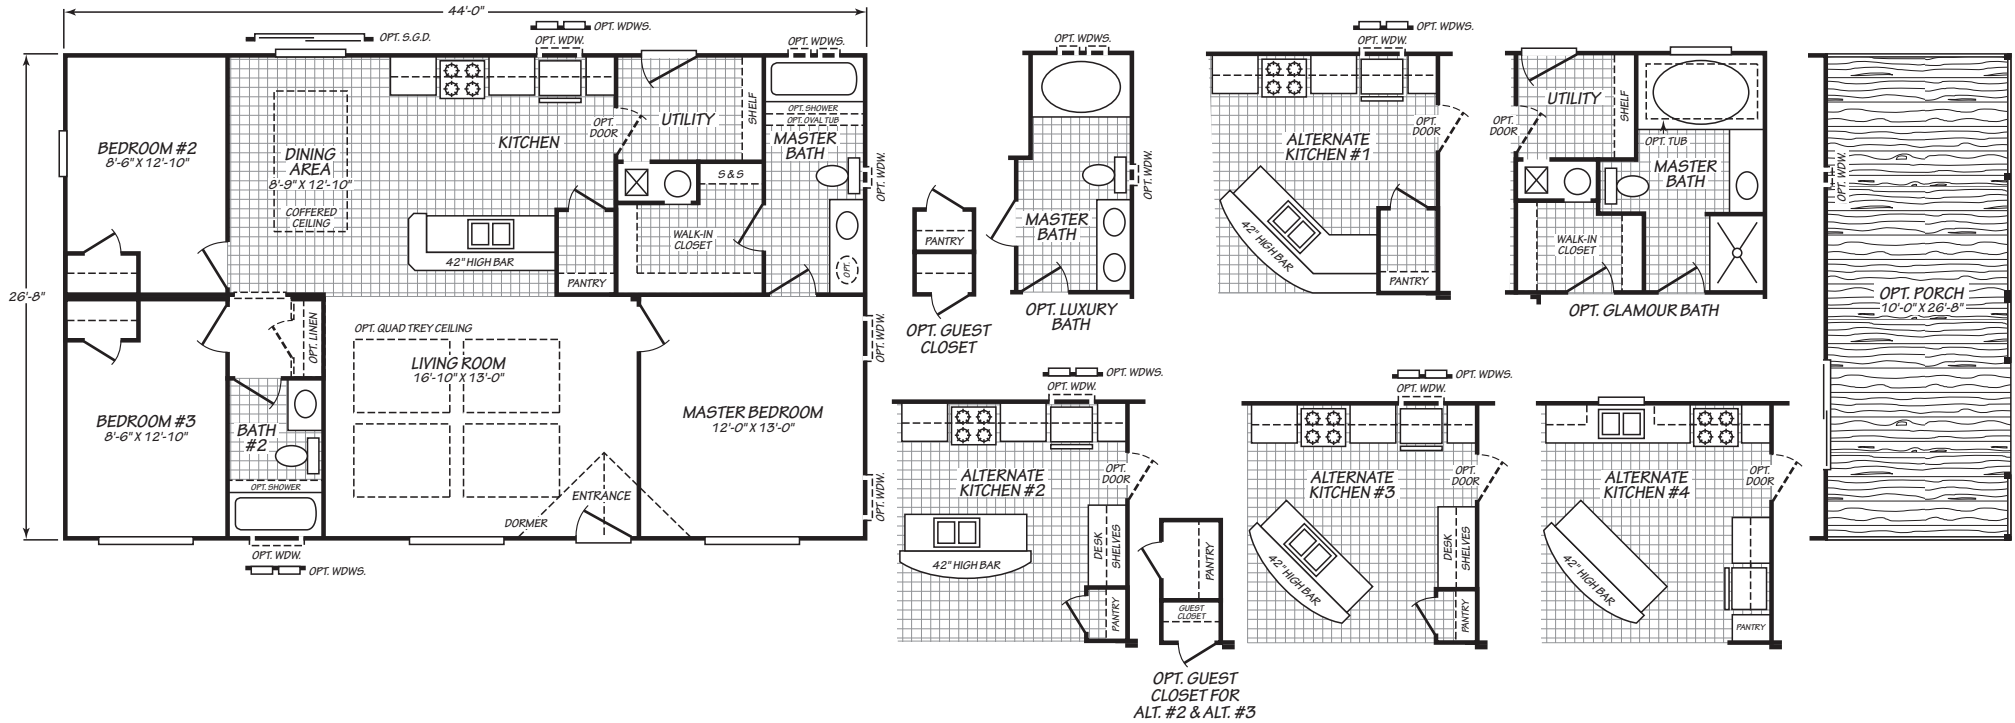

WAVERLY CREST

MODEL 28443W

3 Bedroom • 2 Bath • 1,173 Square Feet

©2019 FLEETWOOD HOMES INC. ALL RIGHTS RESERVED

Important: Because we continually update and modify our products, it is important for you to know that our brochures and literature are for illustrative purposes only. **ILLUSTRATIONS MAY SHOW OPTIONAL FEATURES.** All information contained herein may vary from the actual home we build. Dimensions are nominal length and width measurements are from exterior wall to exterior wall. We reserve the right to make changes at any time, without notice or obligation, in prices, colors, materials, specifications, features and models. Please check with your retailer for specific information about the home you select.