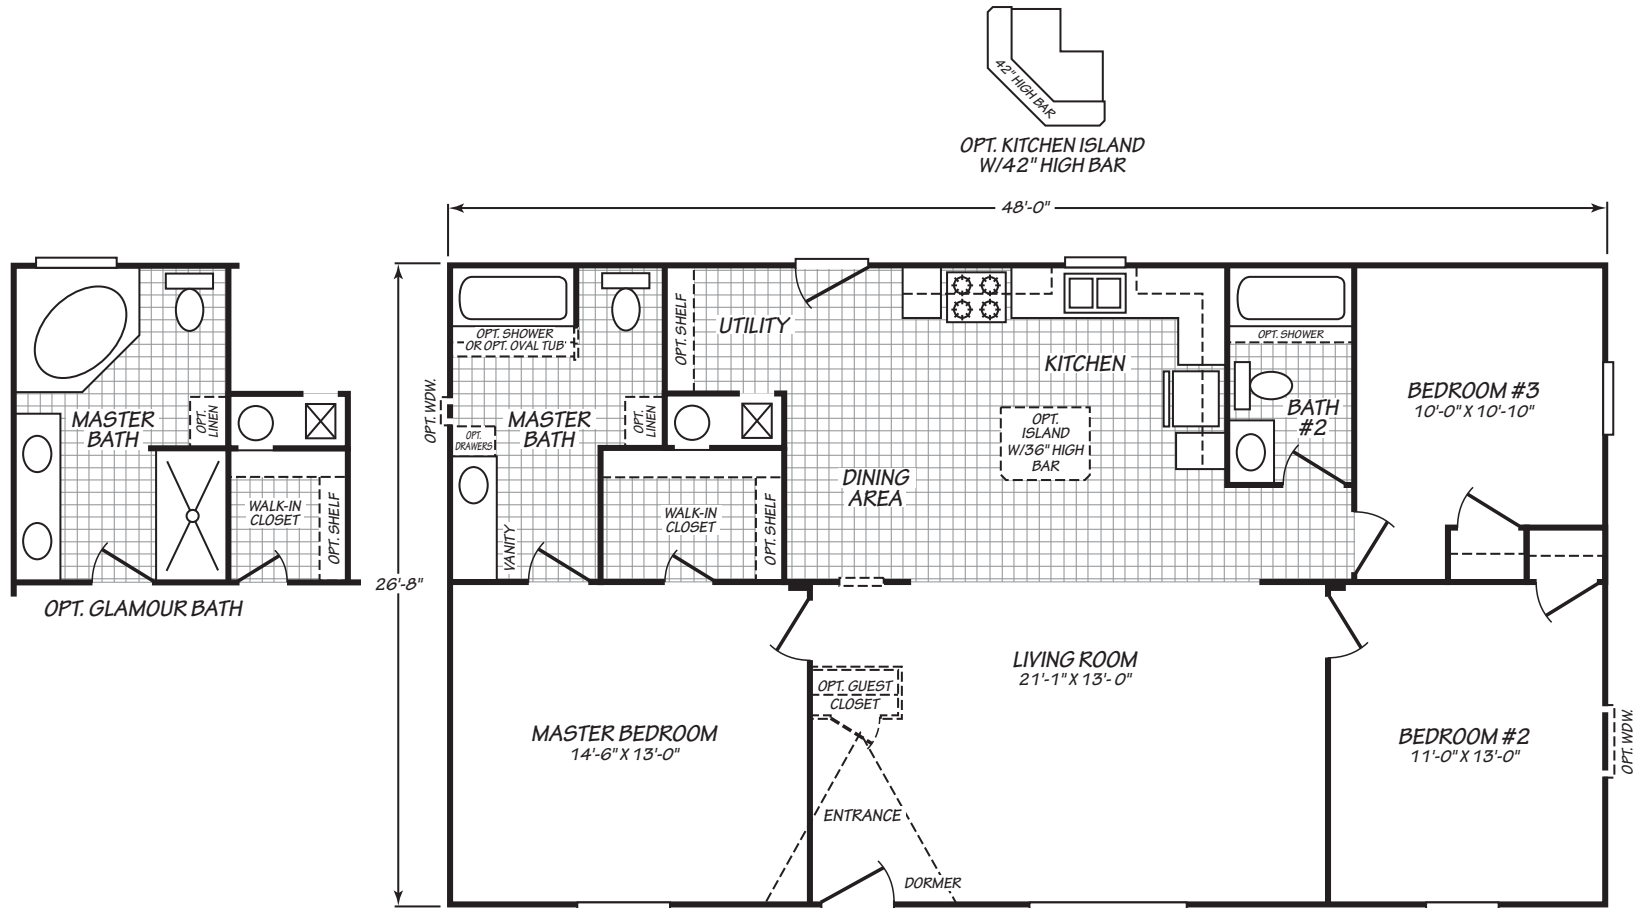

EAGLE

MODEL 28483S

3 Bedroom • 2 Bath • 1,279 Square Feet

©2018 FLEETWOOD HOMES INC. ALL RIGHTS RESERVED

Important: Because we continually update and modify our products, it is important for you to know that our brochures and literature are for illustrative purposes only. **ILLUSTRATIONS MAY SHOW OPTIONAL FEATURES.** All information contained herein may vary from the actual home we build. Dimensions are nominal length and width measurements are from exterior wall to exterior wall. We reserve the right to make changes at any time, without notice or obligation, in prices, colors, materials, specifications, features and models. Please check with your retailer for specific information about the home you select.